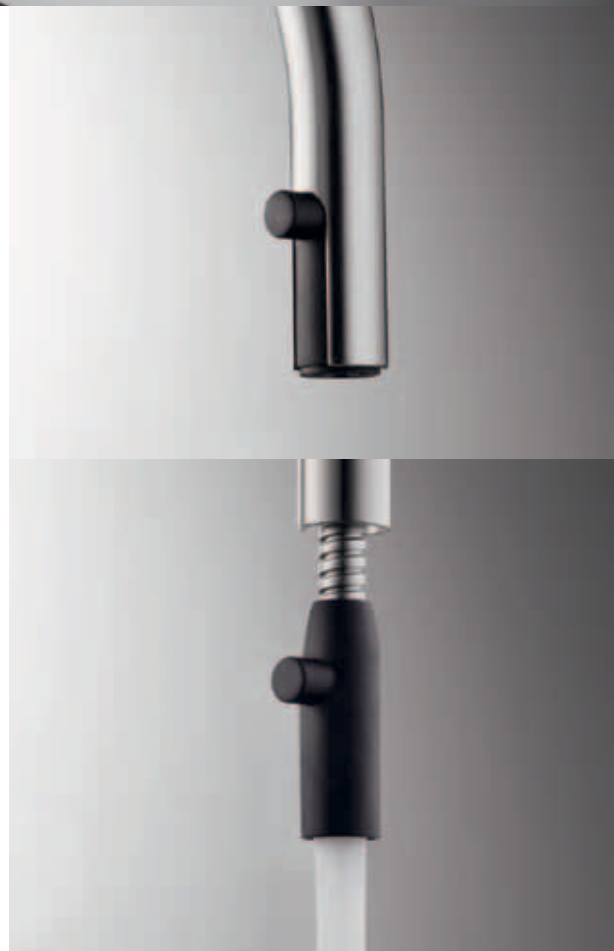

A soap dispenser is available to match the entire KWC SIN range of faucets, blending seamlessly into the overall aesthetic of the range. It stands resplendent with its slim, 30-mm diameter profile, offers a capacity of 300 ml and can easily be filled from the top without having to be dismantled.

KWC SIN

Pull-out spout

Inspiration for the kitchen

Culinary masterpieces are created when inspiration, creativity, skilful craftsmanship and top-quality raw materials converge. And good cuisine can only be improved even further if the kitchen ambience is perfectly pitched, too. This is where KWC comes into play with its finely developed faucet creations: KWC SIN, with a sophisticated pull-out system integrated into the spout, is just one example of the added value that the entire range can bring to the kitchen. With an attractive design and practical functions that transform work into fun – all in the spirit of the idea that taking pleasure in the preparation makes food taste even better.

KWC SIN

Pull-out spout

True quality often only reveals itself at second glance. And that is certainly true of KWC SIN with its pull-out spout integrated almost invisibly into the hose-guide spout. The slender, curved faucet can be swivelled 360°, creating real, all-round flexibility.

An understatement with a hint of finesse – the secret lies in the detail. And the sophisticated pull-out system, seamlessly integrated into the spout, truly possesses this quality: with a simple grip of the hand, the spout can be pulled downwards and extended by up to 50 cm and is extremely manoeuvrable.