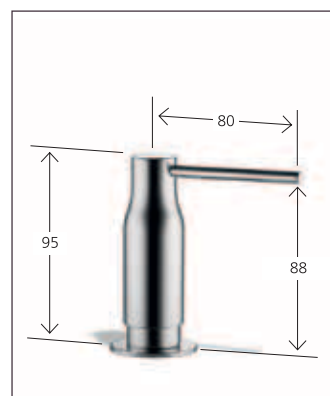

Pull-out spray: elegant pull-out spray with Neoperl® spray and filtered stream modes

Pull-out spout: integrated, virtually invisible pull-out spout

Swivel spout: attractively curved swivel spout with Neoperl® Caché®

Lever mixer
lever installation possible on the right
or left side
swivel spout 160°
10.261.012.000 all chrome
A 200

Lever mixer
highflex® patented spring hose
technology
lever installation possible on the right
or left side
spray 360° turn
10.261.432.000 all chrome
A 200

highflex®
exclusive water system

Lever mixer
lever installation possible on the right
or left side
spray 360° turn
up to 500 mm pull-out length
hose guide, swivelling 360°
10.261.002.000 all chrome
A 200

Lever mixer
lever installation possible on the right
or left side
pull-out aerator covered
up to 500 mm pull-out length
hose guide, swivelling 360°
10.261.102.000 all chrome
A 200

Soap dispenser
Z.536.332.000 all chrome