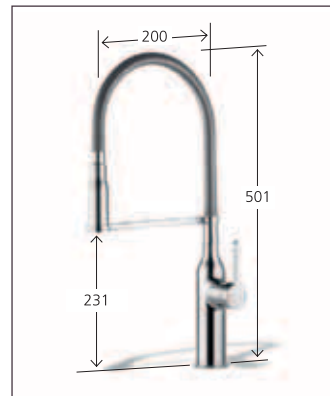

Lever mixer
lever installation possible on the right
or left side
swivel spout 160°
10.261.012.000 all chrome
A 200

Lever mixer
lever installation possible on the right
or left side
pull-out aerator covered
up to 500 mm pull-out length
hose guide, swivelling 360°
10.261.102.000 all chrome
A 200

Lever mixer
highflex® patented spring hose
technology
lever installation possible on the right
or left side
spray 360° turn
10.261.432.000 all chrome
A 200

highflex®
exclusive water system