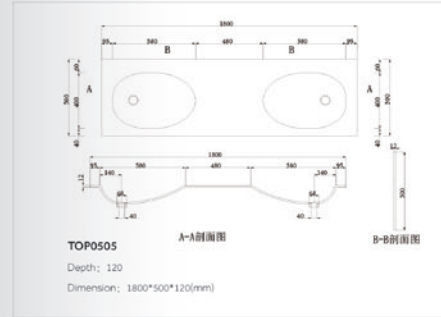

TOP Collections