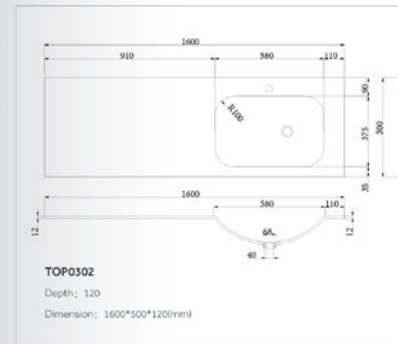

There are two sizes for this type of basin with the length of 1000mm and 1200mm.

Nvwarock® TOP 01

Nvwarock® TOP 02 Rectangular One-Piece Basin

There are two sizes for this type of basin.
Both could be wall-hung.

Nvwarock® TOP 02

Nvwarock® TOP 03 Rectangular One Piece Basin

There are two sizes for this type of basin.

Nvwarock® TOP 03

Nvwarock® TOP 04 Square One-Piece Basin

There are two choices for this type of basin, one is overmounted and the other is wall-hung.

TOP0401

Depth: 120

Dimension: 520*480*140(mm)

TOP0402

Depth: 120

Dimension: 1200*580*165(mm)

Nvwarock® TOP 04

www.zdsy.com.cn