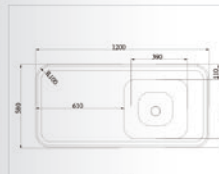

There are two sizes for this type of basin with the length of 1000mm and 1200mm.

Nvwarock® TOP 01

Nvwarock® TOP 02 Rectangular One-Piece Basin

There are two sizes for this type of basin.
Both could be wall-hung.

Nvwarock® TOP 02

Nvwarock® TOP 03 Rectangular One Piece Basin

There are two sizes for this type of basin.

Nvwarock® TOP 03

Nvwarock® TOP 04 Square One-Piece Basin

There are two choices for this type of basin, one is overmounted and the other is wall-hung.

TOP0401

Depth: 120

Dimension: 520*480*140(mm)

TOP0402

Depth: 120

Dimension: 1200*580*165(mm)

Nvwarock® TOP 04

www.zdsy.com.cn