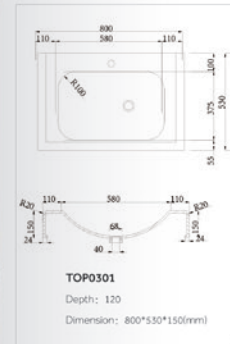

There are two sizes for this type of basin with the length of 1000mm and 1200mm.

Nvwarock® TOP 01

Nvwarock® TOP 02 Rectangular One-Piece Basin

There are two sizes for this type of basin.
Both could be wall-hung.

Nvwarock® TOP 02

Nvwarock® TOP 03 Rectangular One Piece Basin

There are two sizes for this type of basin.

Nvwarock® TOP 03

Nvwarock® TOP 04 Square One-Piece Basin

There are two choices for this type of basin, one is overmounted and the other is wall-hung.

TOP0401

Depth: 120

Dimension: 520*480*140(mm)

TOP0402

Depth: 120

Dimension: 1200*580*165(mm)

Nvwarock® TOP 04

www.zdsy.com.cn