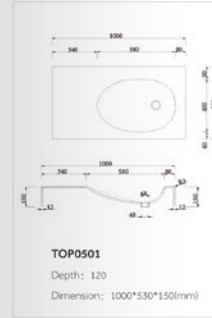

TOP Collections