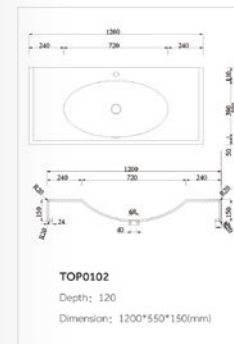

There are two sizes for this type of basin with the length of 1000mm and 1200mm.

Nvwarock® TOP 01

Nvwarock® TOP 02 Rectangular One-Piece Basin

There are two sizes for this type of basin.
Both could be wall-hung.

TOP0401

Depth: 120

Dimension: 520*480*140(mm)

TOP0402

Depth: 120

Dimension: 1200*580*165(mm)

Nvwarock® TOP 04

www.zdsy.com.cn