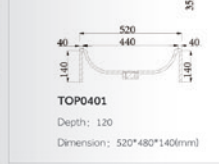

There are two sizes for this type of basin with the length of 1000mm and 1200mm.

Nvwarock® TOP 01

Nvwarock® TOP 02 Rectangular One-Piece Basin

There are two sizes for this type of basin.
Both could be wall-hung.

Nvwarock® TOP 02

Nvwarock® TOP 03 Rectangular One Piece Basin

There are two sizes for this type of basin.

Nvwarock® TOP 03

Nvwarock® TOP 04 Square One-Piece Basin

There are two choices for this type of basin, one is overmounted and the other is wall-hung.

TOP0401

Depth: 120

Dimension: 520*480*140(mm)

TOP0402

Depth: 120

Dimension: 1200*580*165(mm)

Nvwarock® TOP 04

www.zdsy.com.cn