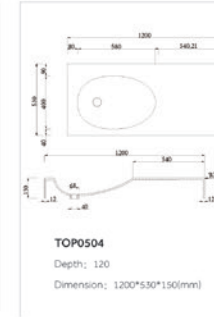

TOP Collections