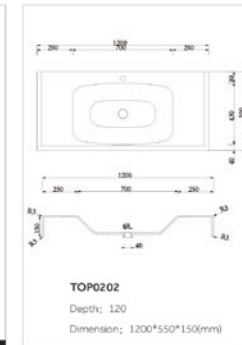

There are two sizes for this type of basin with the length of 1000mm and 1200mm.

Nvwarock® TOP 01

Nvwarock® TOP 02 Rectangular One-Piece Basin

There are two sizes for this type of basin.
Both could be wall-hung.

Nvwarock® TOP 02

Nvwarock® TOP 03 Rectangular One Piece Basin

There are two sizes for this type of basin.

Nvwarock® TOP 03

Nvwarock® TOP 04 Square One-Piece Basin

There are two choices for this type of basin, one is overmounted and the other is wall-hung.

TOP0401

Depth: 120

Dimension: 520*480*140(mm)

TOP0402

Depth: 120

Dimension: 1200*580*165(mm)

Nvwarock® TOP 04

www.zdsy.com.cn