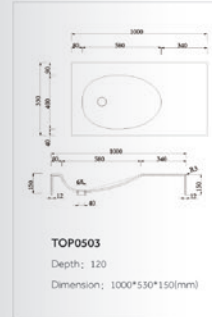

TOP Collections