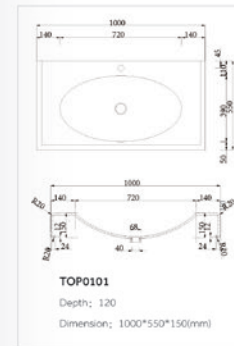

There are two sizes for this type of basin with the length of 1000mm and 1200mm.

Nvwarock® TOP 01

Nvwarock® TOP 02 Rectangular One-Piece Basin

There are two sizes for this type of basin.
Both could be wall-hung.

TOP0401

Depth: 120

Dimension: 520*480*140(mm)

TOP0402

Depth: 120

Dimension: 1200*580*165(mm)

Nvwarock® TOP 04

www.zdsy.com.cn