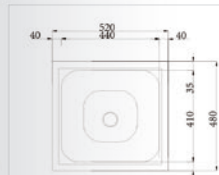

There are two sizes for this type of basin with the length of 1000mm and 1200mm.

Nvwarock® TOP 01

Nvwarock® TOP 02 Rectangular One-Piece Basin

There are two sizes for this type of basin.
Both could be wall-hung.

Nvwarock® TOP 02

Nvwarock® TOP 03 Rectangular One Piece Basin

There are two sizes for this type of basin.

Nvwarock® TOP 03

Nvwarock® TOP 04 Square One-Piece Basin

There are two choices for this type of basin, one is overmounted and the other is wall-hung.

TOP0401

Depth: 120

Dimension: 520*480*140(mm)

TOP0402

Depth: 120

Dimension: 1200*580*165(mm)

Nvwarock® TOP 04

www.zdsy.com.cn