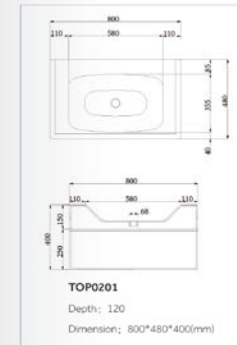

There are two sizes for this type of basin with the length of 1000mm and 1200mm.

Nvwarock® TOP 01

Nvwarock® TOP 02 Rectangular One-Piece Basin

There are two sizes for this type of basin.
Both could be wall-hung.

Nvwarock® TOP 02

Nvwarock® TOP 03 Rectangular One Piece Basin

There are two sizes for this type of basin.

Nvwarock® TOP 03

Nvwarock® TOP 04 Square One-Piece Basin

There are two choices for this type of basin, one is overmounted and the other is wall-hung.

TOP0401

Depth: 120

Dimension: 520*480*140(mm)

TOP0402

Depth: 120

Dimension: 1200*580*165(mm)

Nvwarock® TOP 04

www.zdsy.com.cn